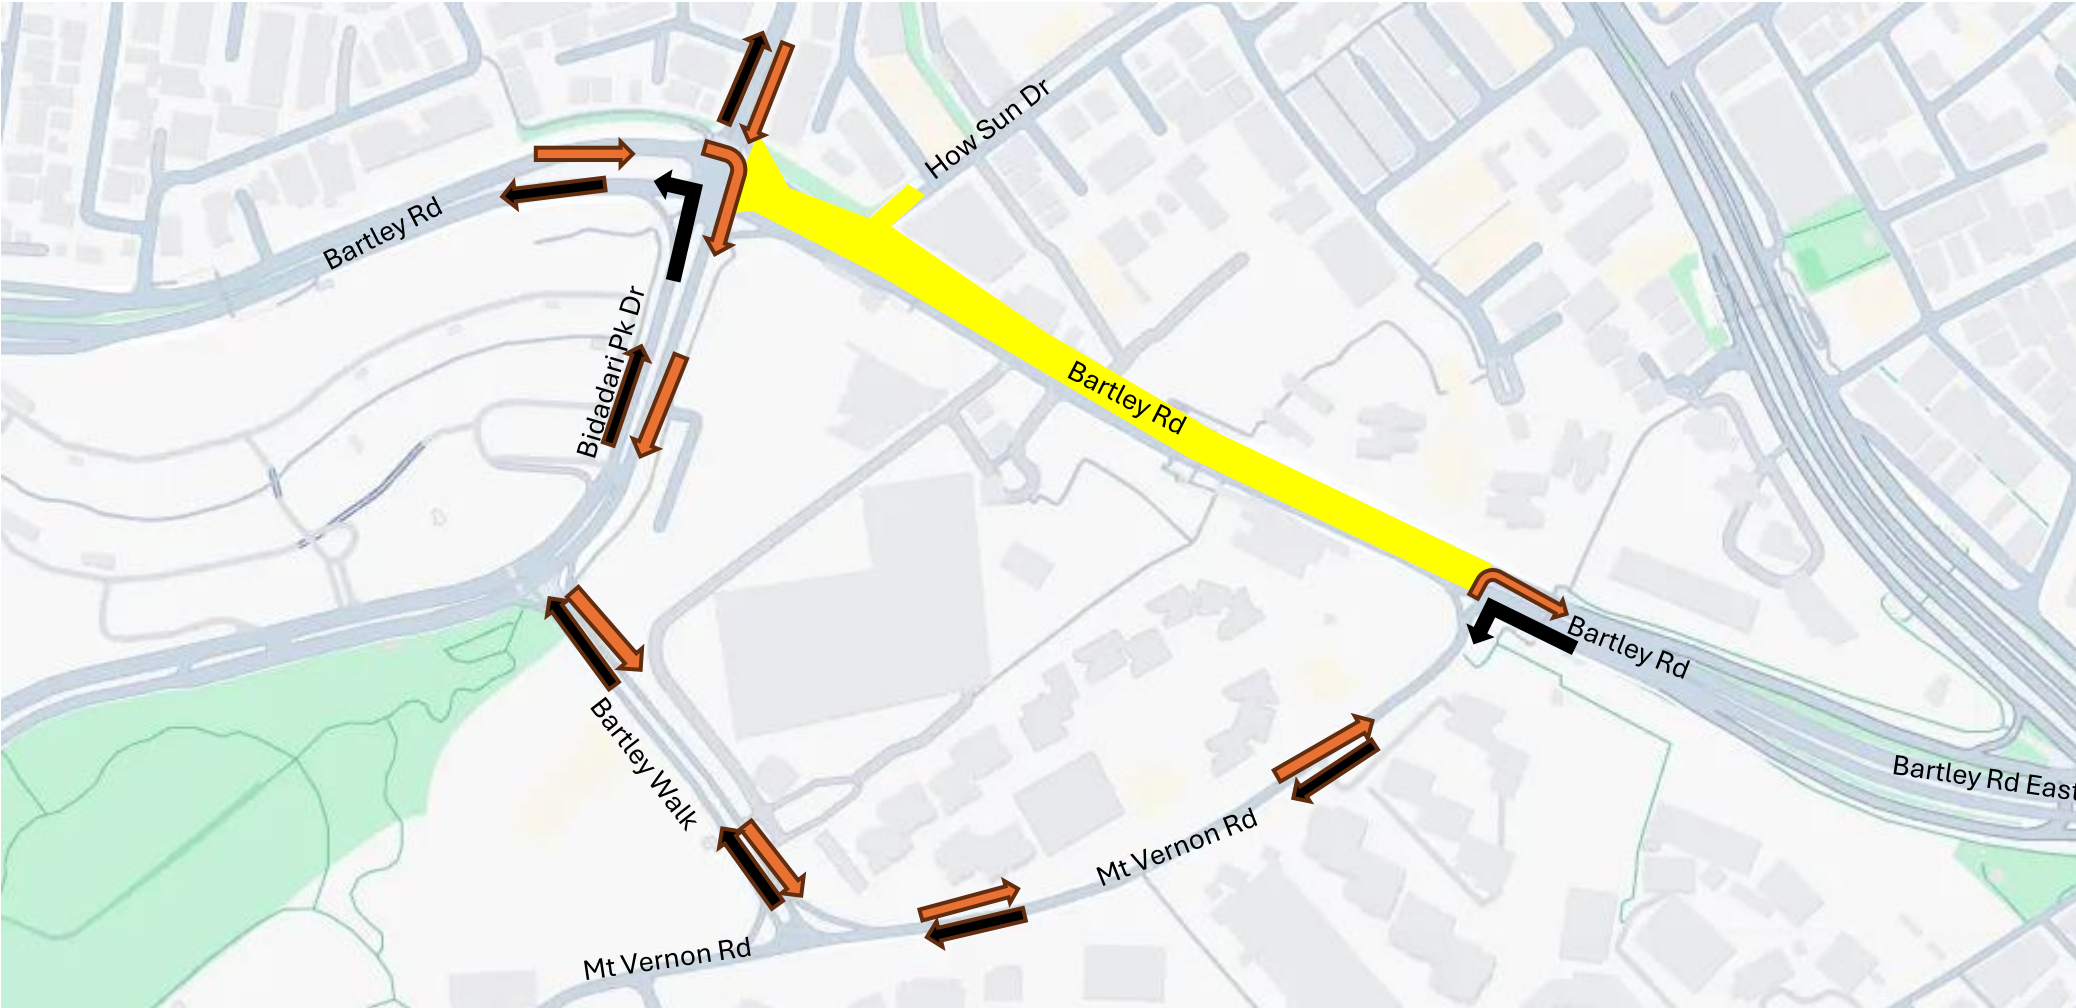

**5 April 2026**  
**01.00am to 05.30am**

- Legend
-  Road Closure
  -  Alternative routes
  -  Alternative routes